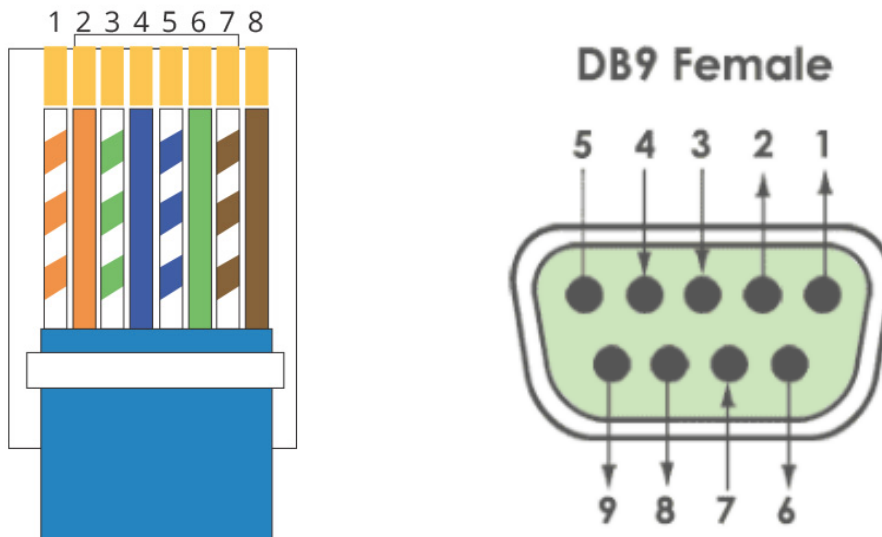

Focus Controllers (UPBv2, DMFC)

Robofocus (compatible) Motor Cable Pinout

DB9 Female Connector	RJ45 Connector
1	Green/White
2	Blue
3	Blue/White
4	Green