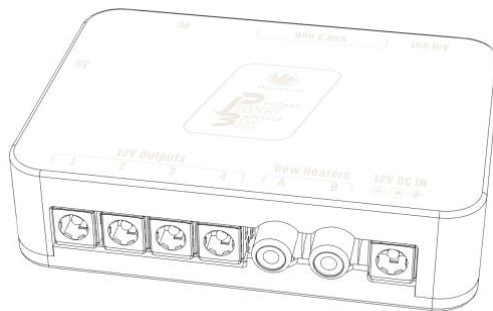

QUICK INSTALLATION GUIDE

Thank you for choosing our products

Pocket Powerbox Advance (in short PPBADV) is suitable for the “grab and go” astronomer / photographer. Device can provide up to 12 Amps of electric power, has four 12V outputs, a quad port USB3 Hub, two dew heater channels, a variable voltage output and an external environmental sensor to constantly monitor humidity and ambient temperature. Controller can adjust the dew heaters consulting the sensor temperature / humidity values and calculating the dew point of the environment.

Operating Instructions:

- Plug the external environmental sensor to EXT port
- Plug the USB3 cable to the device and to your computer.
- Plug the power supply (battery or power pack) into the “12V DC IN” socket. We strongly advise to use a power supply that can provide DC 12V -13.8V and > 6 Amps.
- Device will boot after three seconds and the LED will turn solid red. This means that firmware was loaded successfully and the controller is now fully operational.
- Default settings provide DC pass through voltage to all four outputs. Dew Heater outputs are configured to auto-dew by default
- Download USB drivers, standalone software or ASCOM drivers from pegasusastro.com/support in order to connect to the device.

Important Notes:

- Variable Port set to **3V** by default. **Please adjust voltage to the desired level from the software.** [A battery coupler requires **8V**]
- Auto Dew functionality is **turned on by default**
- USB Ports have below functionality. Please note that **USB Port No1 does NOT support USB2 devices.**

What is in the box:

- 1 x Pocket Powerbox Advance
- 1 x DC Cable (2.1m) to Cigarette Lighter (8A fused)
- 4 x Power Cables (1 meter)
- 1 x USB3 Cable Type B (1.8 meters)
- 1 x Environmental (Humidity/Temperature) Sensor