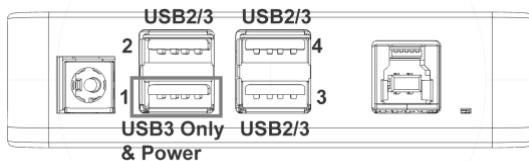

Important Notes:

- Variable Port set to **3V** by default. **Please adjust voltage to the desired level from the software.** [A battery coupler requires **8V**]
- Auto Dew functionality is **turned on by default**
- USB Ports have below functionality. Please note that **USB Port No1 does NOT support USB2 devices.**