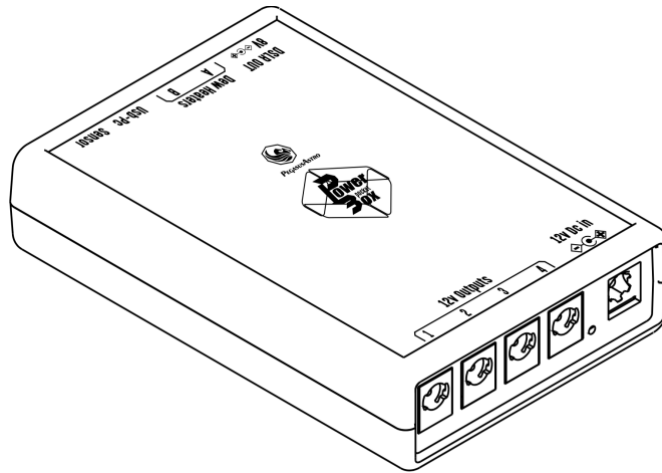

QUICK INSTALLATION GUIDE

Thank you for choosing our product

Pocket Powerbox (in short PPB) is suitable for the “grab and go” astronomer /photographer. Device can provide 10 Amps of electric power, has four 12V outputs, two dew heater channels, an 8V DSLR/Camera power output and an environmental sensor to constantly monitor humidity and temperature. Controller can adjust the dew heaters consulting the sensor temperature / humidity values and calculating the dew point of the environment.

Operating Instructions:

- Plug the external environmental sensor, the 12V DC power cables and the USB cable to the device.
- Plug the power supply (battery or power pack) into the DC 2.1mm socket. We strongly advise to use a power supply that can provide DC 12V -13.8V and > 5 Amps.
- Device will boot after three seconds and the red indication LED will blink three times. This means that firmware was loaded successfully and the “Pocket Powerbox” is now fully operational.
- Default settings provide DC pass through voltage to all four outputs. Dew Heater outputs are switched off after boot. DSLR Camera Output is switched on by default.
- Download USB drivers, standalone software or ASCOM drivers from pegasusastro.com/support in order to connect to the device.

Place the “Pocket Powerbox” on the dovetail of your telescope / mount. We strongly recommend to follow this kind of approach and have the device near your telescope. Power cable length is adequate to connect all of your equipment to the powerbox.

Portability Hint: *Pick up your favorite mini PC or PC Stick and USB Hub and place it close to the “Pocket Powerbox”.*

What is in the box:

- 1 x Pocket Powerbox
- 1 x DC Cable (2.1m) to Cigarette Lighter (8A fused)
- 4 x Power Cables (1 meter)
- 1 x USB2 Cable Type B (3 meters)
- 1 x Environmental (Humidity/Temperature) Sensor