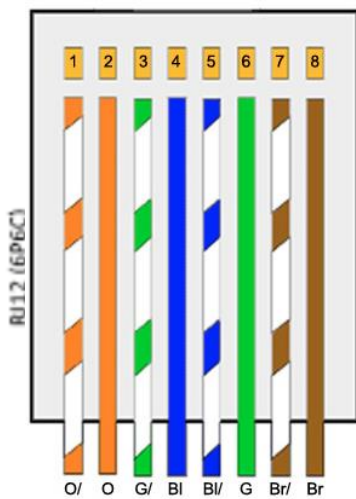

Ultimate Powerbox Focus Controller (RJ45 Socket) Dual Motor Focus Controller (RJ45 Socket)

RJ45 Plug

Female DB-9

RJ145 Connector	DB9 Female Connector
 (+12V)	5
 (+12V)	5
 (Coil2B)	4
 (Coil2A)	3
 (Coil1B)	2
 (Coil1A)	1