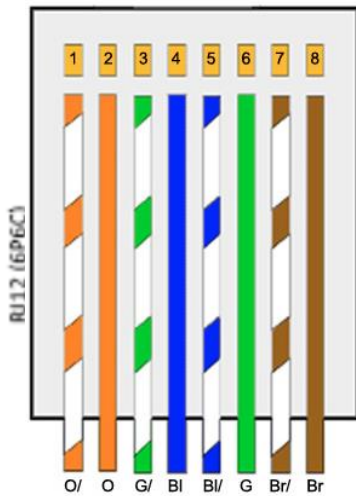

Ultimate Powerbox Focus Controller (RJ45 Socket) Dual Motor Focus Controller (RJ45 Socket)

RJ45 Plug

Female DB-9

RJ145 Connector	DB9 Female Connector
 (+12V)	5
 (+12V)	5
 (Coil2B)	4
 (Coil2A)	3
 (Coil1B)	2
 (Coil1A)	1