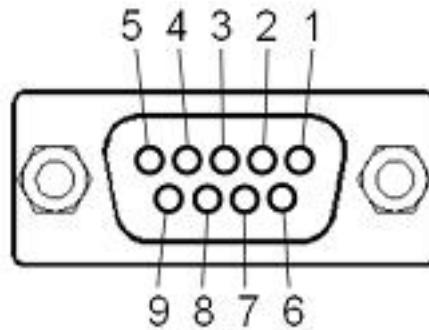

Ultimate Powerbox Focus Controller (RJ45 Socket) Dual Motor Focus Controller (RJ45 Socket)

RJ45 Plug

Female DB-9

RJ145 Connector	DB9 Female Connector
 (+12V)	5
 (+12V)	5
 (Coil2B)	4
 (Coil2A)	3
 (Coil1B)	2
 (Coil1A)	1