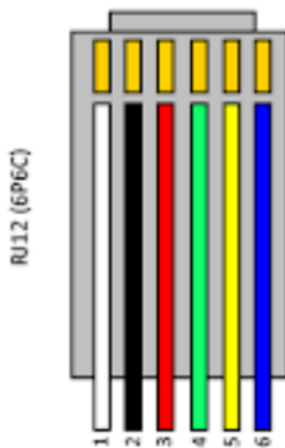

Focus Controllers (SMFC, DMFC)

Rigel Stepper Motor Cable Pinout

DB9 Male Connector	RJ12 Connector
1	Blue (6)
2	Yellow (5)
3	Green (4)
4	Red (3)
5	White, Black (1,2)