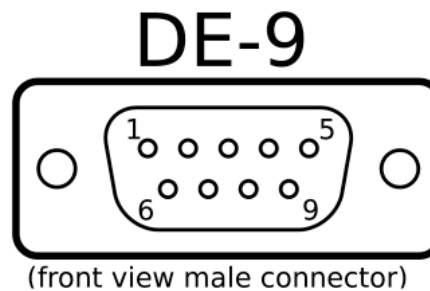

Focus Controllers (SMFC, DMFC)

Rigel Stepper Motor Cable Pinout

DB9 Male Connector	RJ12 Connector
1	Blue (6)
2	Yellow (5)
3	Green (4)
4	Red (3)
5	White, Black (1,2)