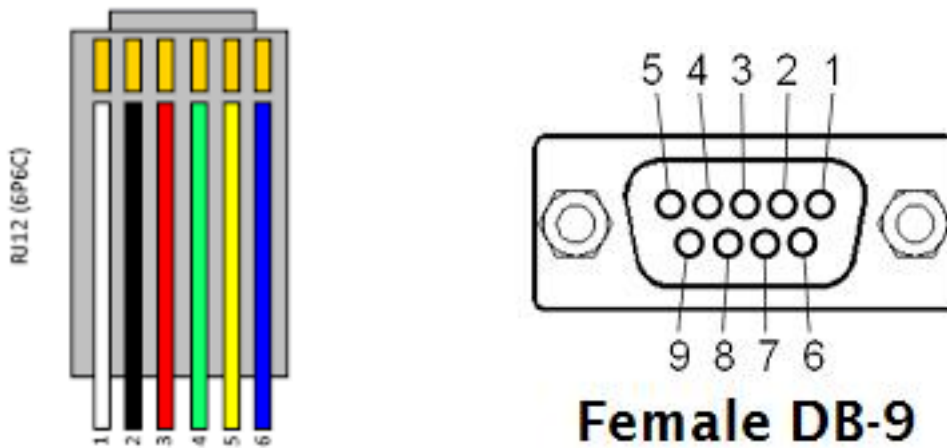

Focus Controllers of Ultimate Powerbox

RJ12 to DB9 Female Cable Pinout

RJ12 Connector	DB9 Female Connector
White (+12V)	5
Black (+12V)	5
Blue (-Coil2)	4
Yellow (+Coil2)	3
Green (-Coil1)	2
Red (+Coil1)	1